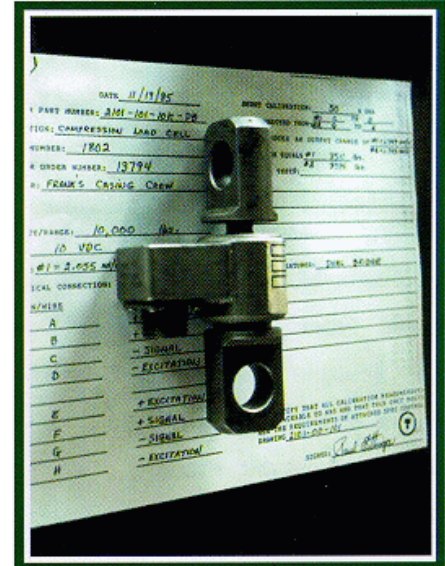

ACCU-TREK™**COMPUTER SYSTEM...**

FINALLY... An Electronic Torque Monitoring System that can be completely tong mounted and operated by the tong operator. Frank's New **Accu-Trek** Computer System has been designed for the customer who doesn't require all of the features of the more sophisticated Data Trek Computer System.

Frank's Accu-Trek Computer System

The **ACCU-TREK** computer system is a fully IBM compatible computer which monitor connection makeup, controls the amount of torque applied, and records the data for each connection.

As with Frank's other state-of-the-art connection monitoring technology, the **ACCU-TREK** system provides on site calibration verification and real-time data recall features. Unlike other tong mounted systems, the **ACCU-TREK** provides a graphical display of the makeup.

ACCU-TREK System Features...

Completely Tong Mounted
 Suitable for Class I, Div. II Hazardous Locations
 Custom Load Cells Traceable to NBS
 Instant Data Recall
 Turn Resolutions to 1000th of a Turn
 Graphic & Digital Display of each Make-Up
 Computer Controlled Dump Valve
 Calibration Verification Feature
 Auto Joint Increment and Reset
 Programmable Audio Horn
 Custom Menu Driven Software
 Fully IBM PC Compatible
 On-Site Printing Capabilities Available
 Comment Storage Feature for each Joint
 Records Date & Time of Make-up
 Data Analysis Feature provides Frequency Distribution
 Graphs for each Weight & Grade of Pipe