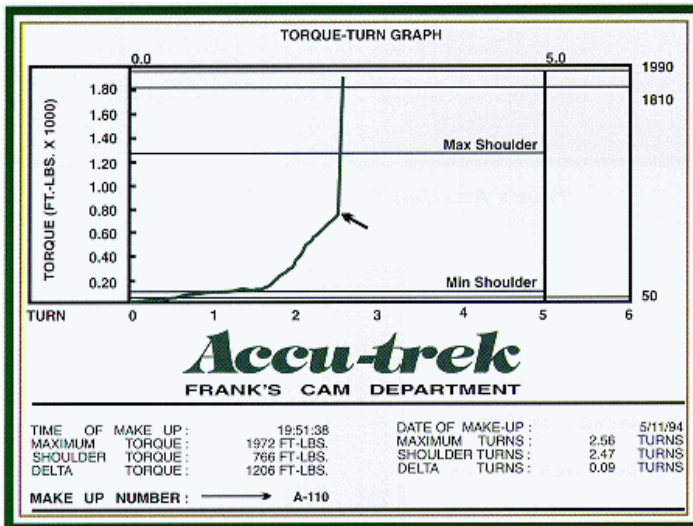

Accu-Trek Make-up Graph Printout

The **ACCU-TREK** can be configured with a variety of unique load cells to adapt to any type of manual or hydraulic tong. This flexibility enables the **ACCU-TREK** to be used for jobs requiring just a few hundred foot pounds of torque or jobs that require up to 200,000 foot pounds of torque.

The state-of-the-art data acquisition technology used for the **ACCU-TREK** system is the same proven method used for our Data Trek H.E. System.

For more information call 1-800-833-7265 or e-mail info@frankscasing.com
www.frankscasing.com

Copyright © 2003 Frank's Casing Crew & Rental Tools, Inc., Lafayette, LA